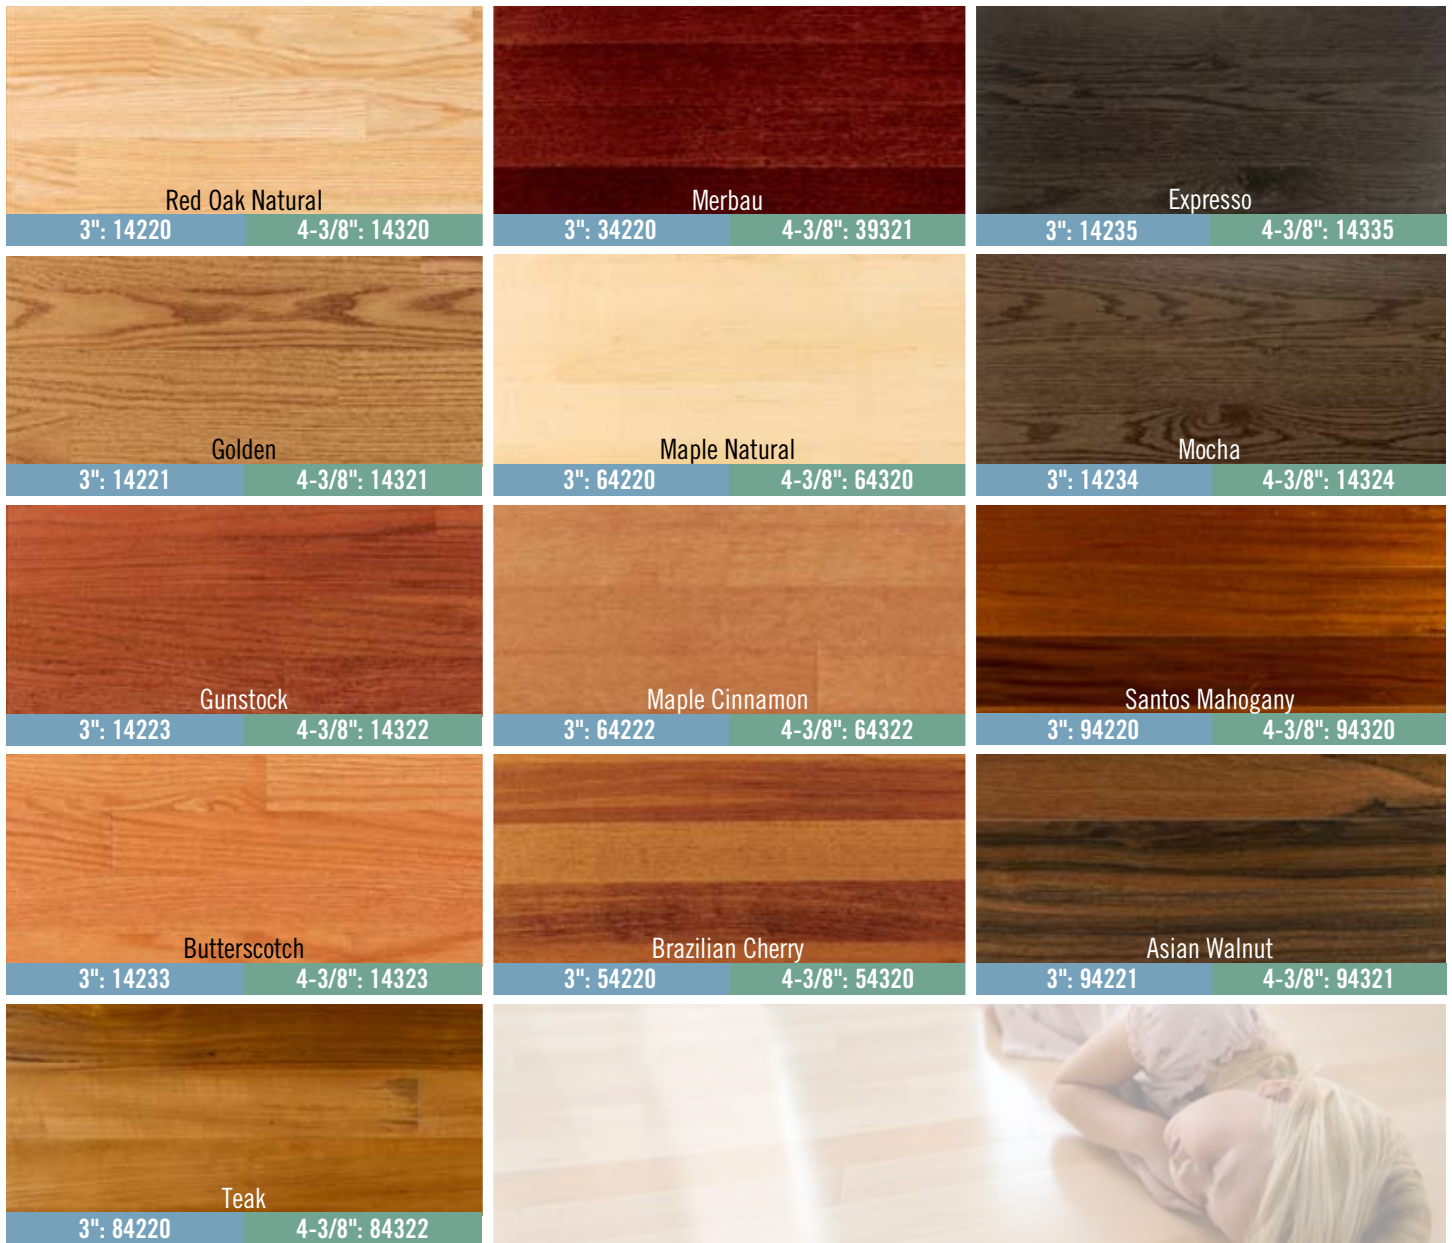

QuietOne™ specifications

All colors available in 3" and 4-3/8" plank.

For more information, visit: www.QuietOneHardwoodFlooring.com

specifications	3" plank	4-3/8" plank
Height (Nominal)	1/2" including 3/32" foam backing	1/2" including 3/32" foam backing
Width (Nominal)	3"	4-3/8"
Length	47-1/2" (random lengths)	47-1/2" (random lengths)
Per Carton	23.25 square feet	11.37 square feet
Per Pallet	36 cartons	64 cartons
Per Container	20': 20 pallets • 40': 42 pallets	20': 20 pallets • 40': 36 pallets
Refinish Options	Sandable surface	Sandable surface
Finish Warranty	20 year no-wear-through	20 year no-wear-through